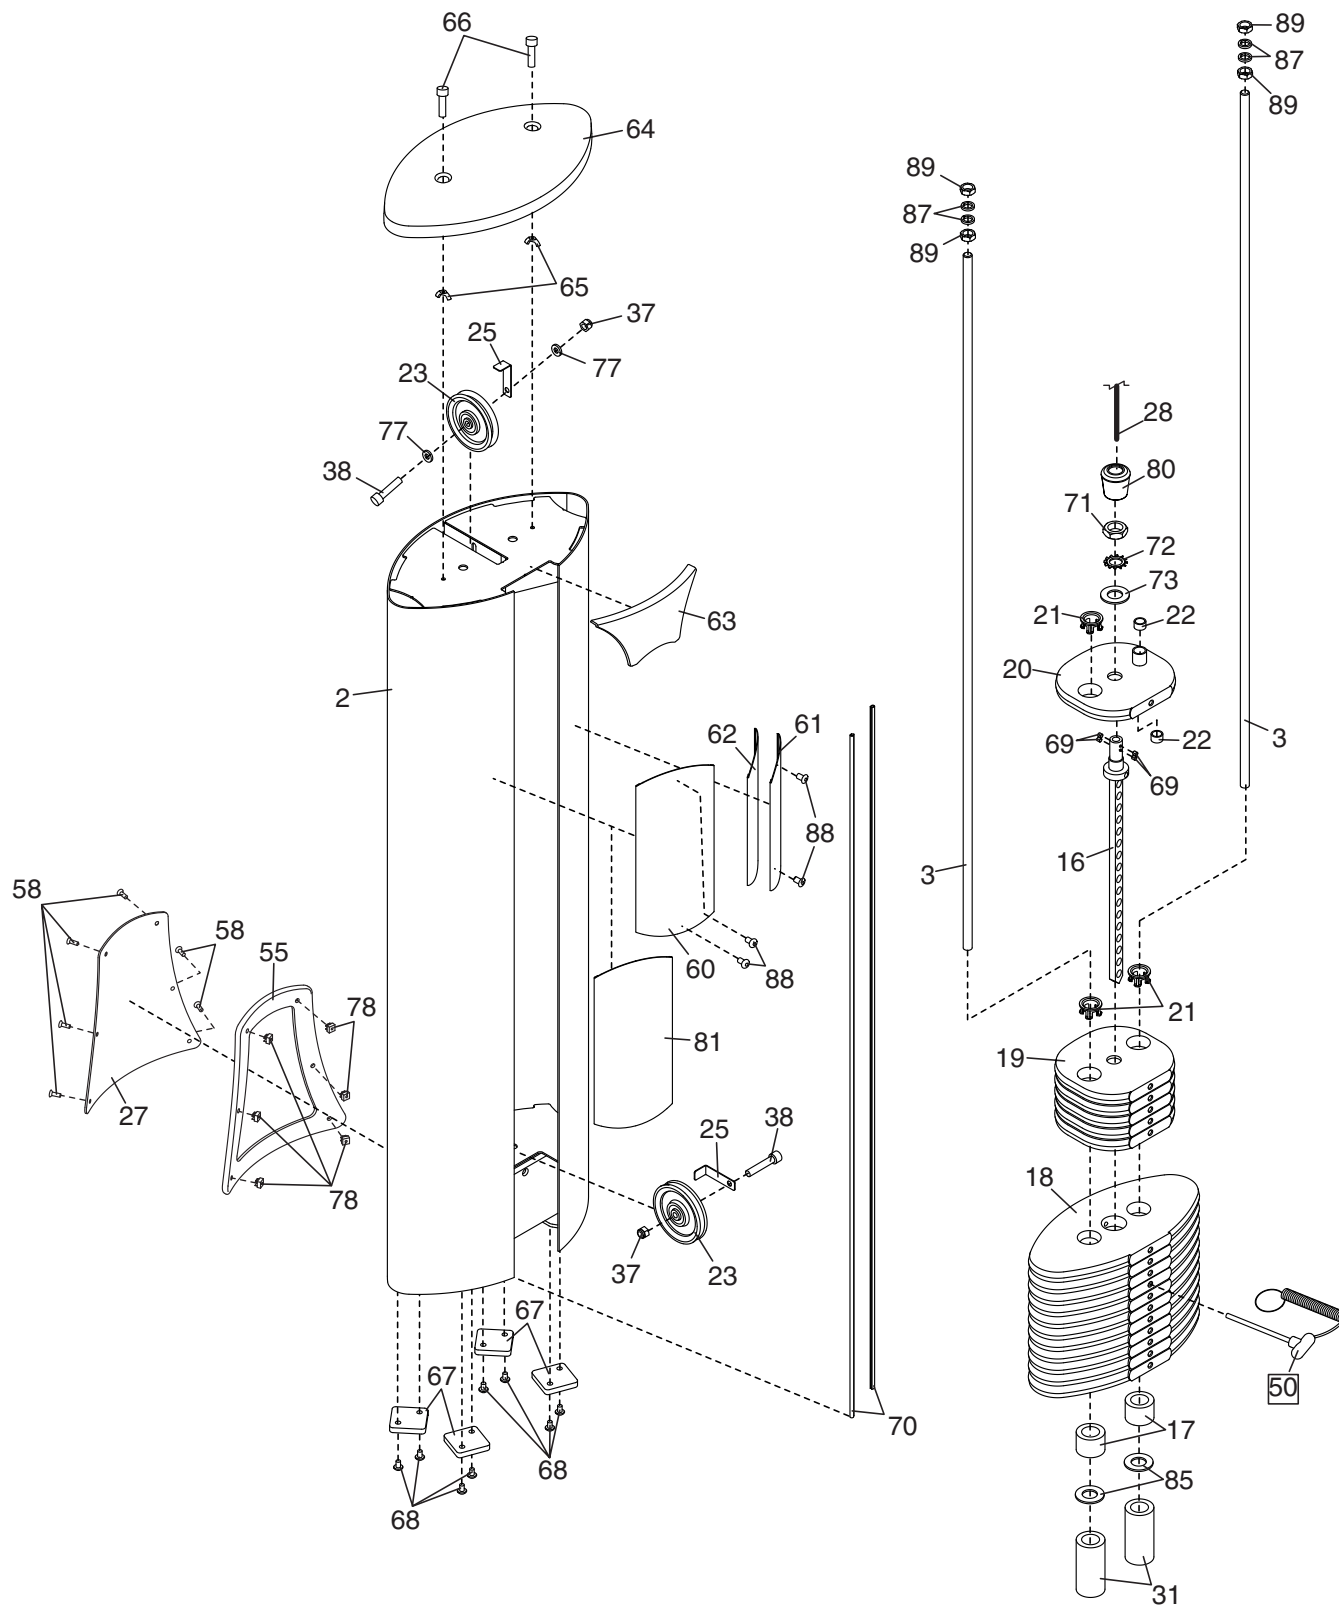

EXPLODED DRAWING—Model No. GZFI8013.7

R0208A